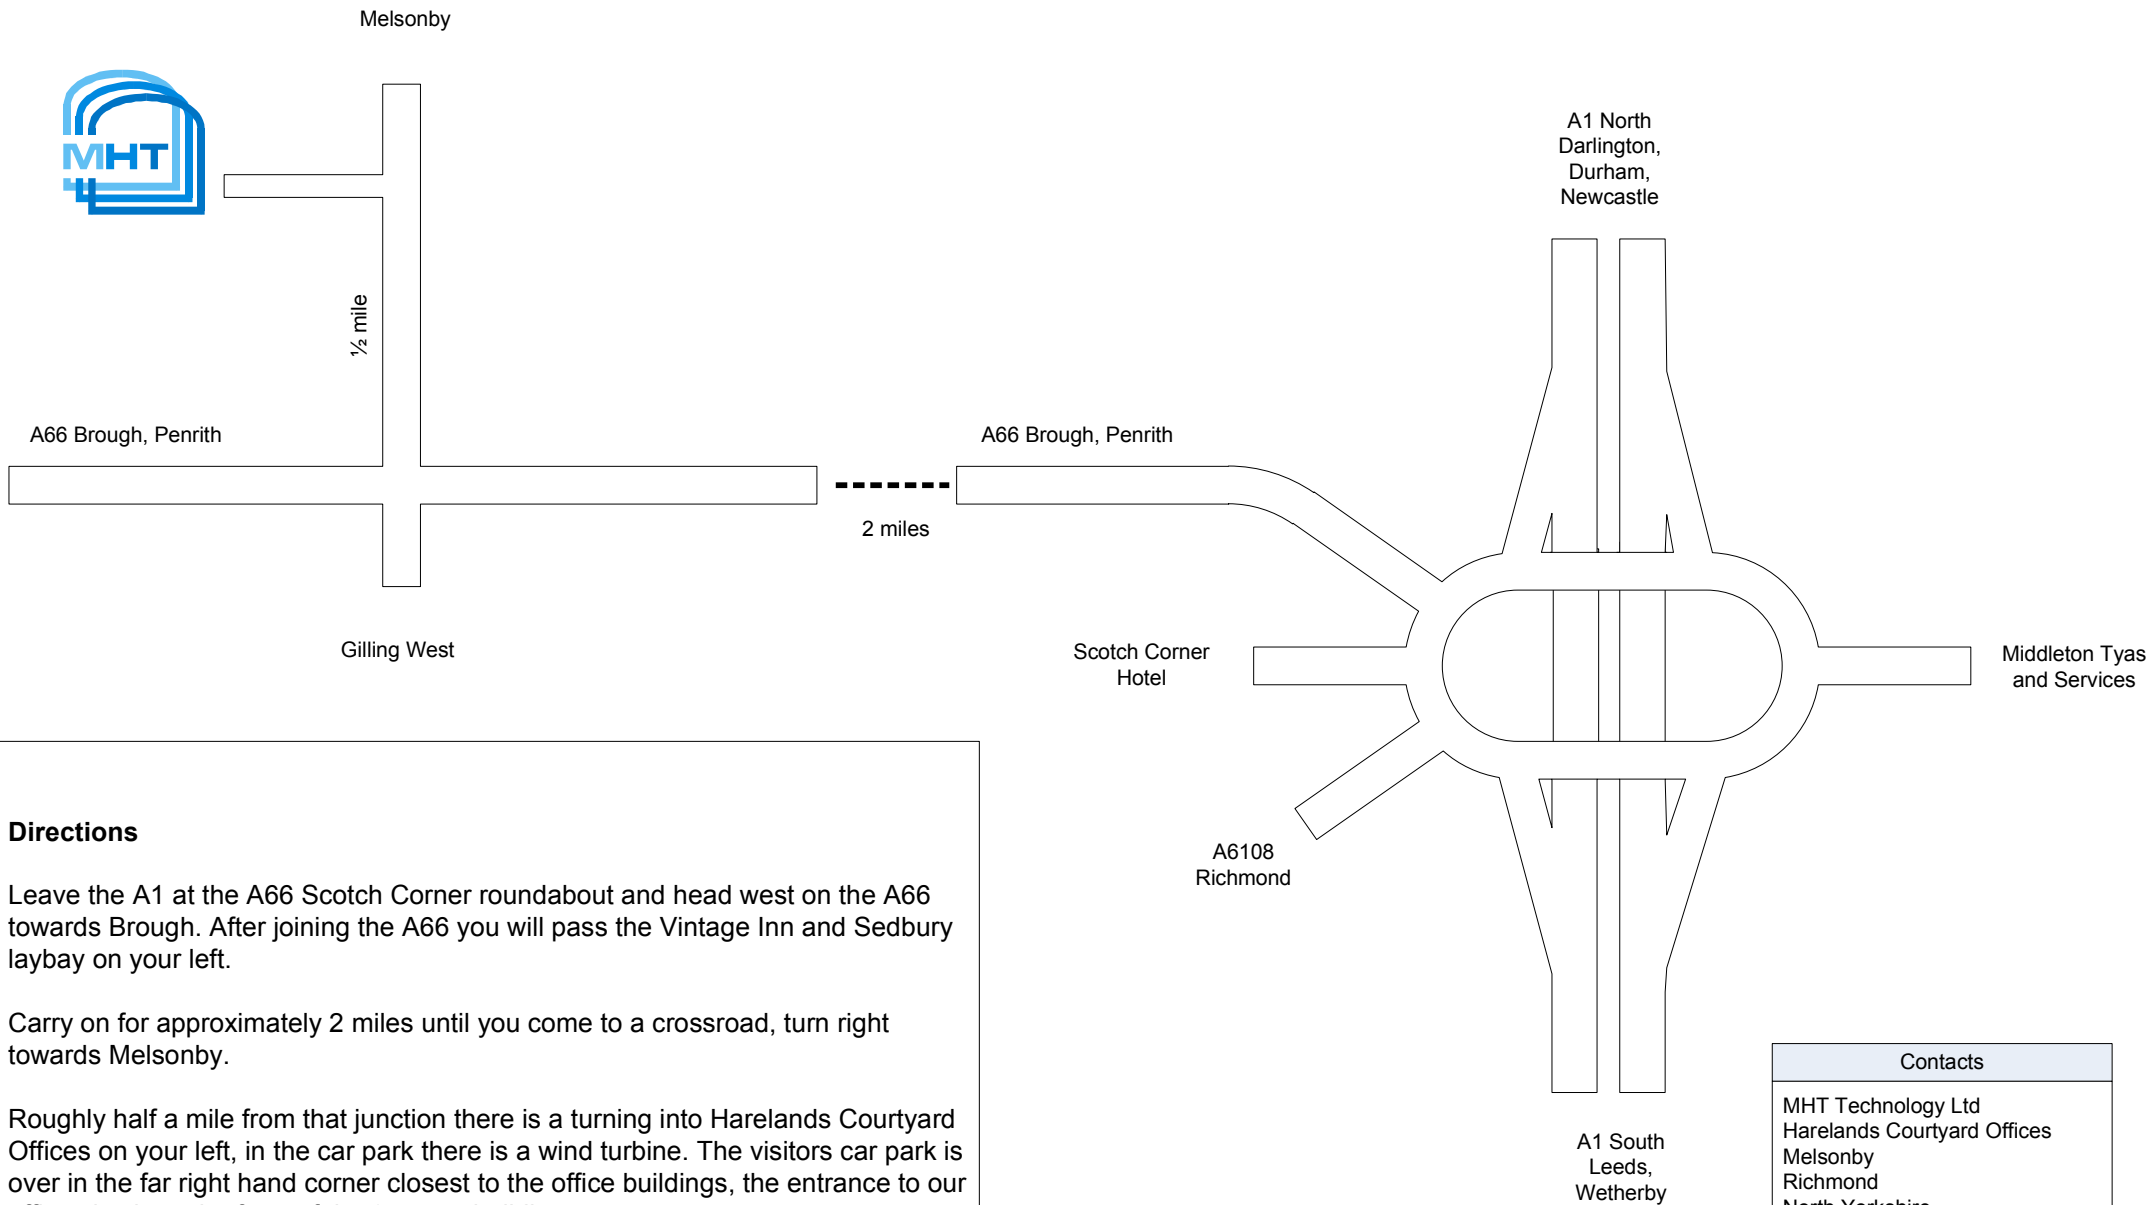

Directions to MHT Technology

Directions

Leave the A1 at the A66 Scotch Corner roundabout and head west on the A66 towards Brough. After joining the A66 you will pass the Vintage Inn and Sedbury laybay on your left.

Carry on for approximately 2 miles until you come to a crossroad, turn right towards Melsonby.

Roughly half a mile from that junction there is a turning into Harelands Courtyard Offices on your left, in the car park there is a wind turbine. The visitors car park is over in the far right hand corner closest to the office buildings, the entrance to our offices is along the front of the 2 storey building.